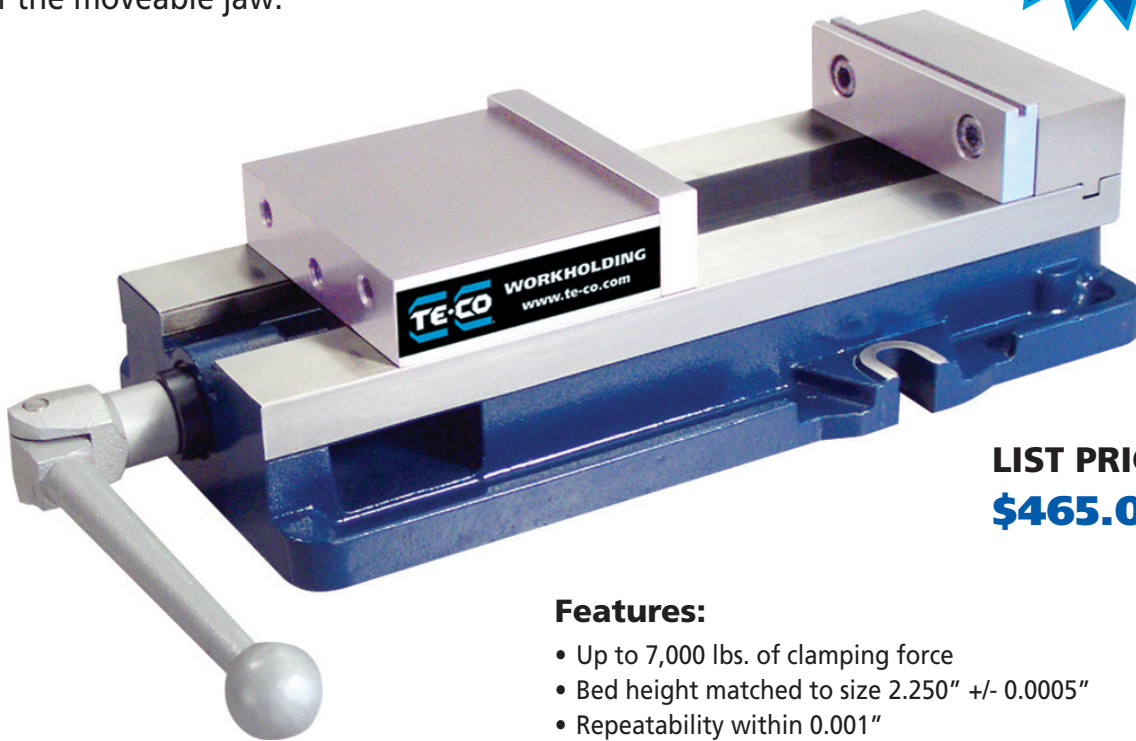

NEW 4" Single Station Vise by TE-CO

Priced 15-20% less than comparable models, the PWS-4600 has it all.

Featuring the largest opening in its class of **six inches**. The angled slide and locking jaw design prevents lifting of the moveable jaw.

**LIST PRICE:
\$465.00**

**6 INCH
OPENING!**

Features:

- Up to 7,000 lbs. of clamping force
- Bed height matched to size 2.250" +/- 0.0005"
- Repeatability within 0.001"
- Hardened vise bed and jaw plates.
- Outside rail edges of the body are machined.
- Sealed bearing system reduces clamping pressure and increases bearing life.
- Stationary jaw has machined keyway for alignment of the vise and includes alignment rail for quick setups.
- Footprint and distance from keyway to stationary jaw same as major competitor.

HIGH QUALITY WITHOUT THE HIGH PRICE!

Contact us today for more information

800-543-4071 www.te-co.com

109 Quinter Farm Road Union, OH 45322

PWS-4600 4" Single Station Vice

SPECIFICATIONS

TOP VIEW

JAW PLATE POSITION

Contact us today for more information

800-543-4071 www.te-co.com
109 Quinter Farm Road Union, OH 45322

6" and 8"
Single Station Vice
also available!