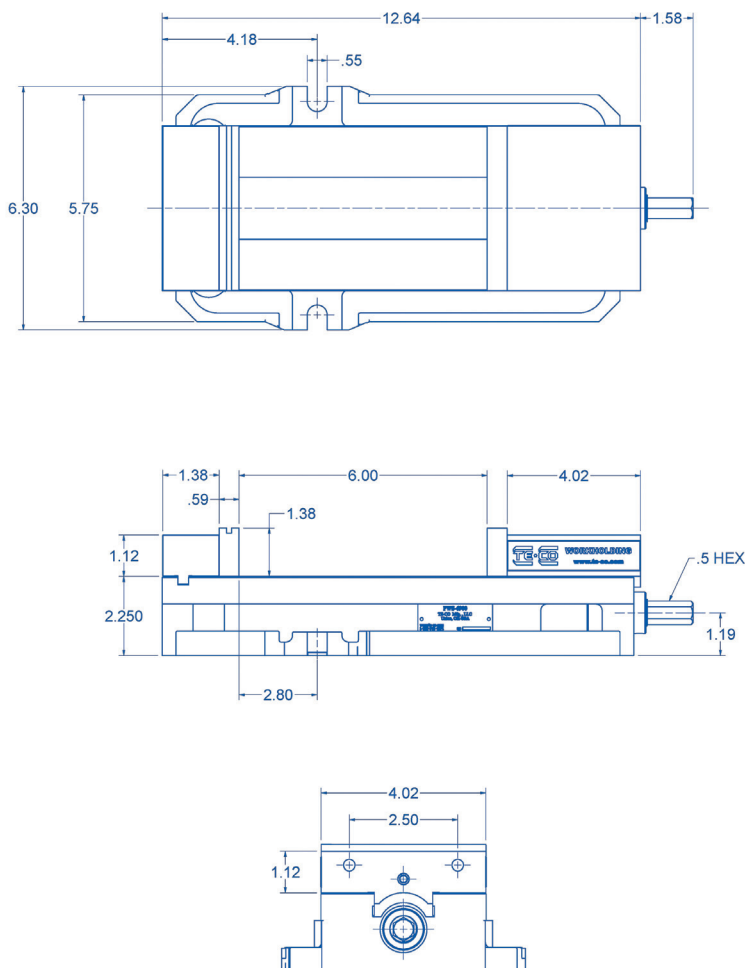

**LIST PRICE:
\$465.00**

**6 INCH
OPENING!**

Features:

- Up to 7,000 lbs. of clamping force
- Bed height matched to size 2.250" +/- 0.0005"
- Repeatability within 0.001"
- Hardened vise bed and jaw plates.
- Outside rail edges of the body are machined.
- Sealed bearing system reduces clamping pressure and increases bearing life.
- Stationary jaw has machined keyway for alignment of the vise and includes alignment rail for quick setups.
- Footprint and distance from keyway to stationary jaw same as major competitor.

HIGH QUALITY WITHOUT THE HIGH PRICE!

Contact us today for more information

800-543-4071 www.te-co.com

109 Quinter Farm Road Union, OH 45322

PWS-4600 4" Single Station Vice

SPECIFICATIONS

TOP VIEW

JAW PLATE POSITION