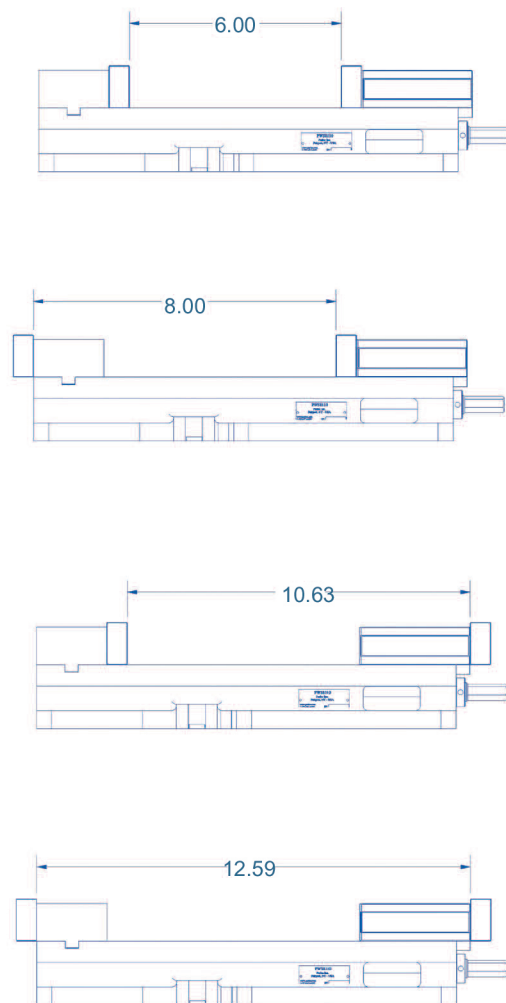

NEW 4" Single Station Vise by TE-CO

Priced 15-20% less than comparable models, the PWS-4600 has it all.

Featuring the largest opening in its class of **six inches**. The angled slide and locking jaw design prevents lifting of the moveable jaw.

**LIST PRICE:
\$465.00**

**6 INCH
OPENING!**

Features:

- Up to 7,000 lbs. of clamping force
- Bed height matched to size 2.250" +/- 0.0005"
- Repeatability within 0.001"
- Hardened vise bed and jaw plates.
- Outside rail edges of the body are machined.
- Sealed bearing system reduces clamping pressure and increases bearing life.
- Stationary jaw has machined keyway for alignment of the vise and includes alignment rail for quick setups.
- Footprint and distance from keyway to stationary jaw same as major competitor.

HIGH QUALITY WITHOUT THE HIGH PRICE!

Contact us today for more information

800-543-4071 www.te-co.com

109 Quinter Farm Road Union, OH 45322

PWS-4600 4" Single Station Vice

SPECIFICATIONS

TOP VIEW

JAW PLATE POSITION